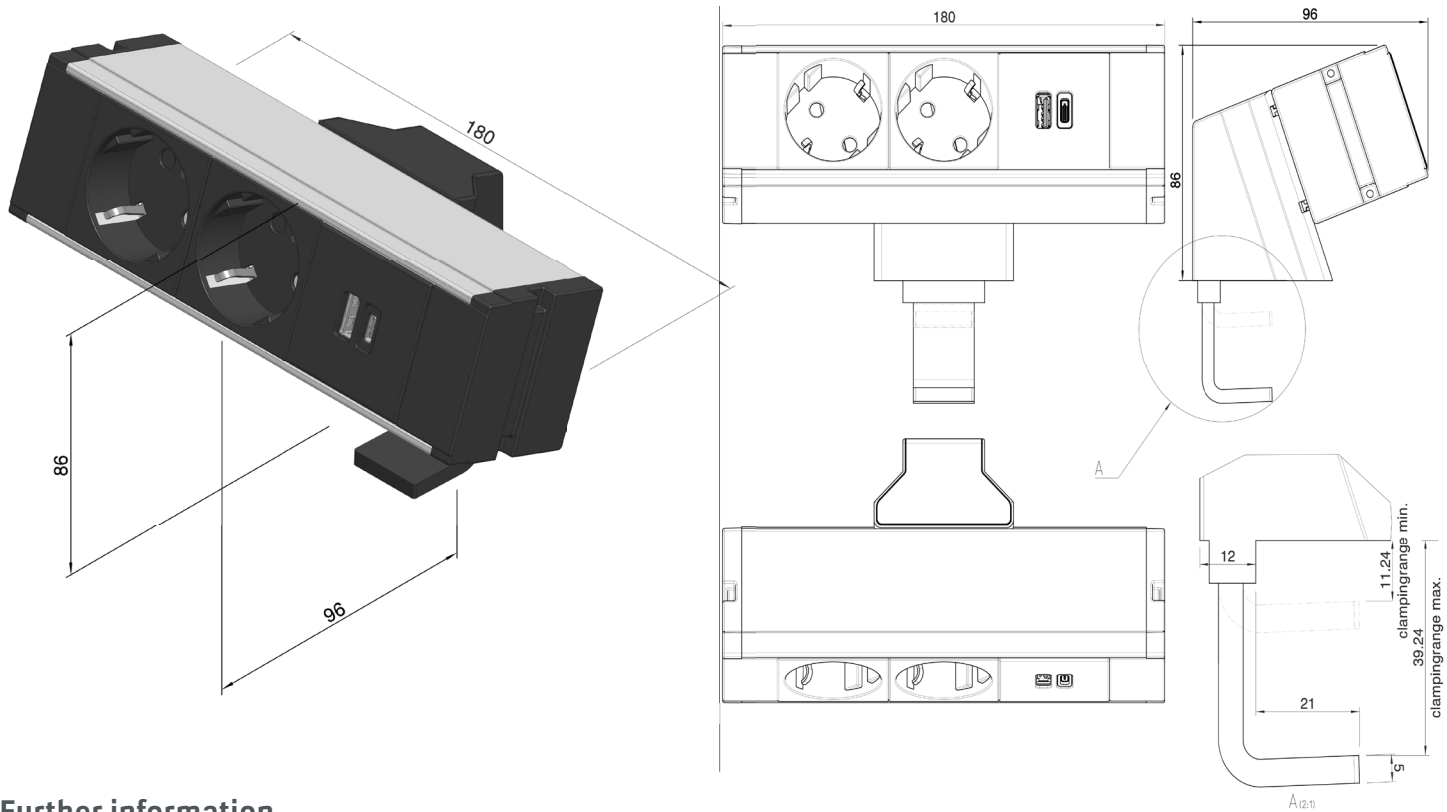

NETBOX Fusion

**Desktop Socket
NETBOX Fusion**

The design of the **NETBOX Fusion** is very puristic and reduced to a minimum, as function is the main focus. The integrated mounting clamp allows mounting on table tops from 12-40 mm. The adjusting screw for the clamp fastening is concealed under the cover of the bracket.

Colours

- sil Housing
- bk End caps
- bk Module unit

Mounting

Panel thickness 12-40 mm

Material

- Housing: Aluminium
- End caps: Plastic
- Module unit: Plastic

Application

-  Office
-  Hotel & Lounge
-  Conference

Approvals | Certificates

Suitable accessories

-  Cable snake®
-  Starter cable
-  Light Terminal Box VR

Dimensions

Further information

3D data (STP) *

Dimensions (PDF) *

Overview

	Aluminium	Plastic	Number of modules	Power and data	Cat 6-capable	Cat 7-capable	Gender changer	USB-charger	Adhesive fastening	Clamp fastening	Screw fastening	Overhead mounting
NETBOX Focus	●		2 - 6	●	●	●	●	●	●	●	●	●
NETBOX Juke		●	2 - 3	Power				●	●	●	●	●
NETBOX Leaf+	●		2 - 6	●	●	●	●	●	●	●	●	●
NETBOX Point-T 60	Metal		1	●	●			●		●		
NETBOX Slim	●	●	2 - 6	●	●	●	●	●	●	●	●	
NETBOX Smart	●		2 - 6	●	●			●	●	●		